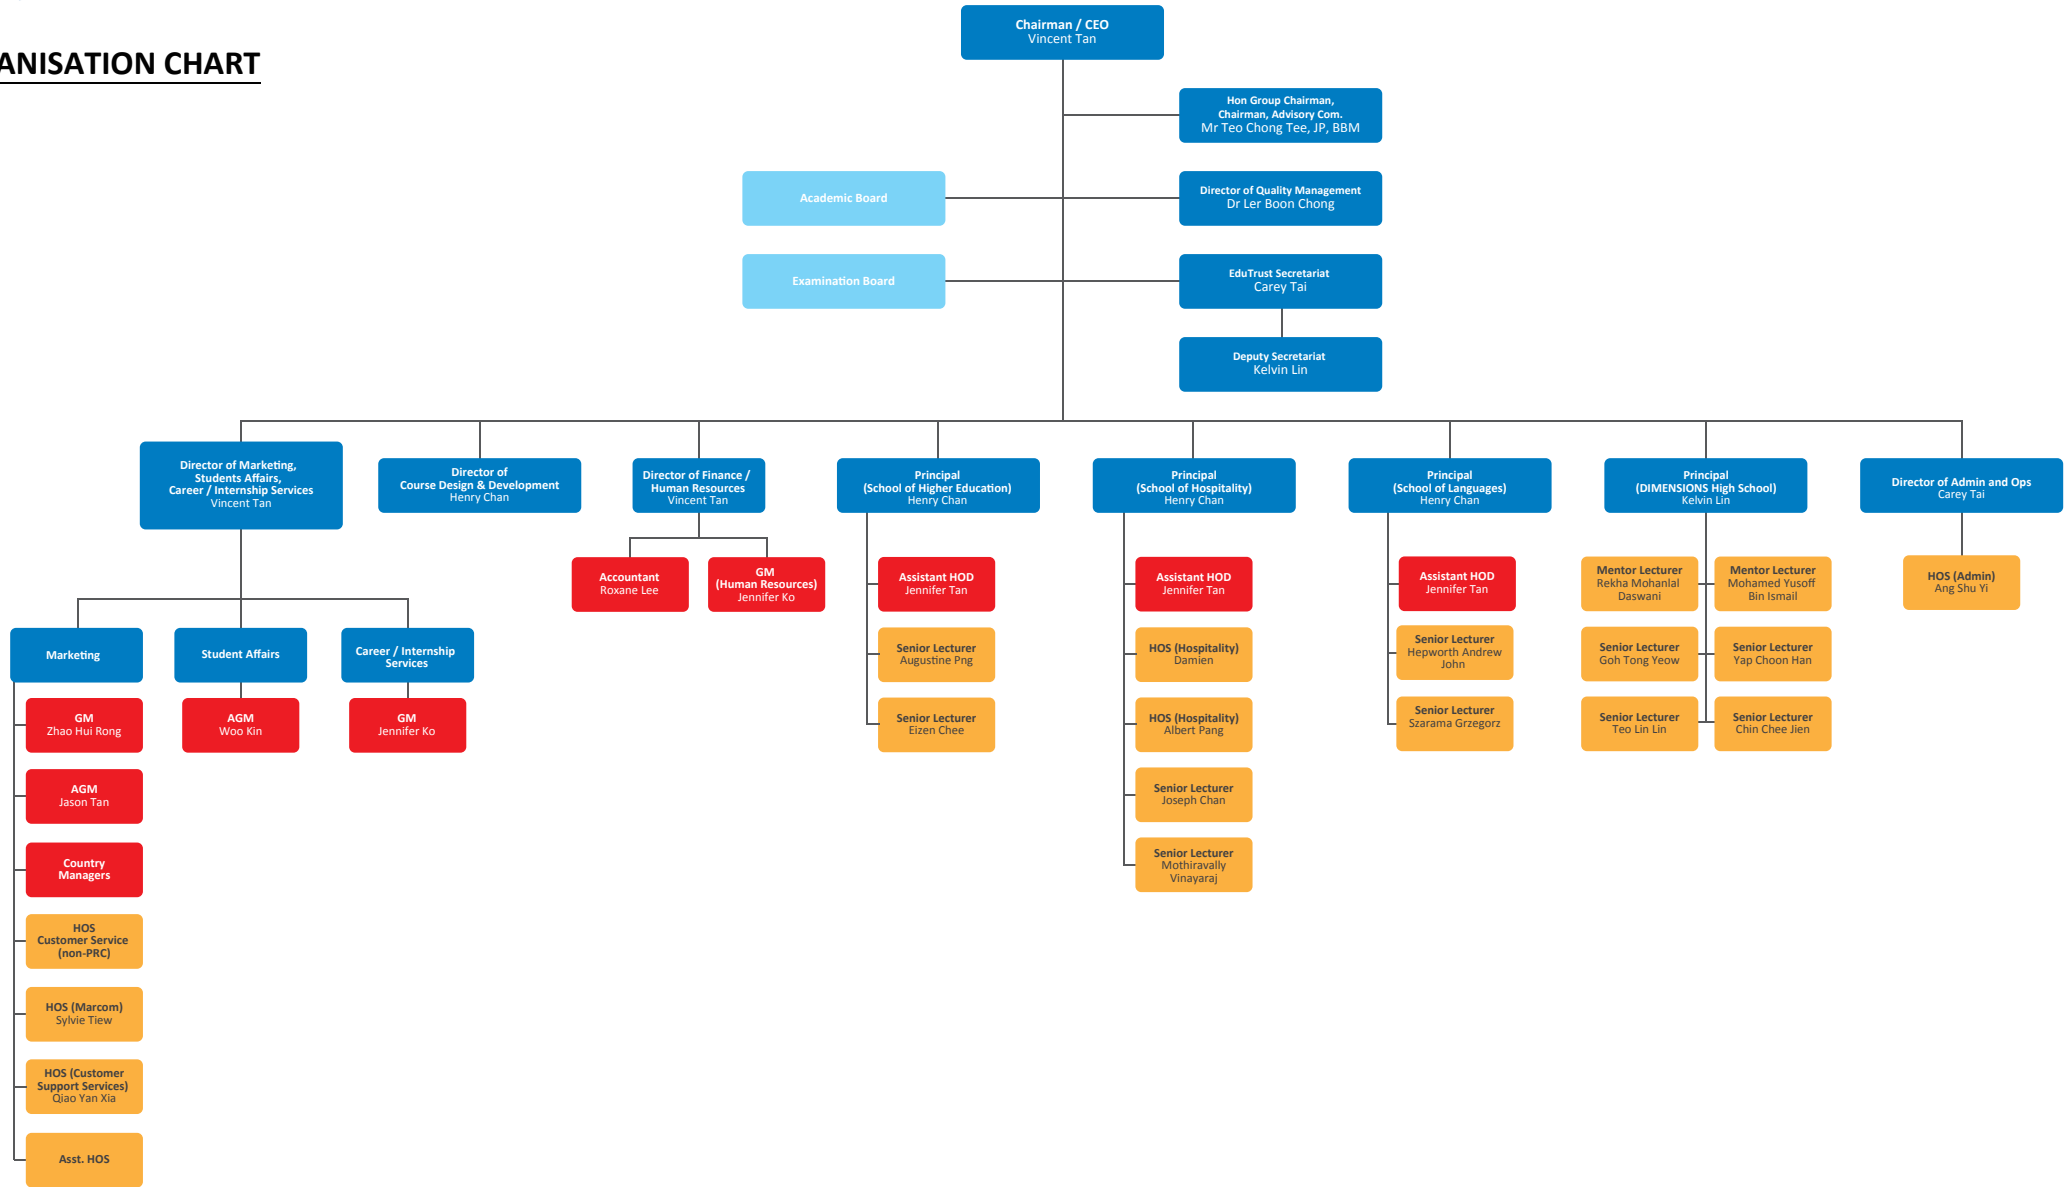

# ORGANISATION CHART

**Legend:**

- ABEB
- Mgt Team
- GM / HOD
- Key Staff

Three Campuses:  
Main Campus  
Bukit Timah Campus  
City Campus

Key:  
GM: General Manager  
AGM: Assistant General Manager  
HOD: Head of Department  
HOS: Head of Section