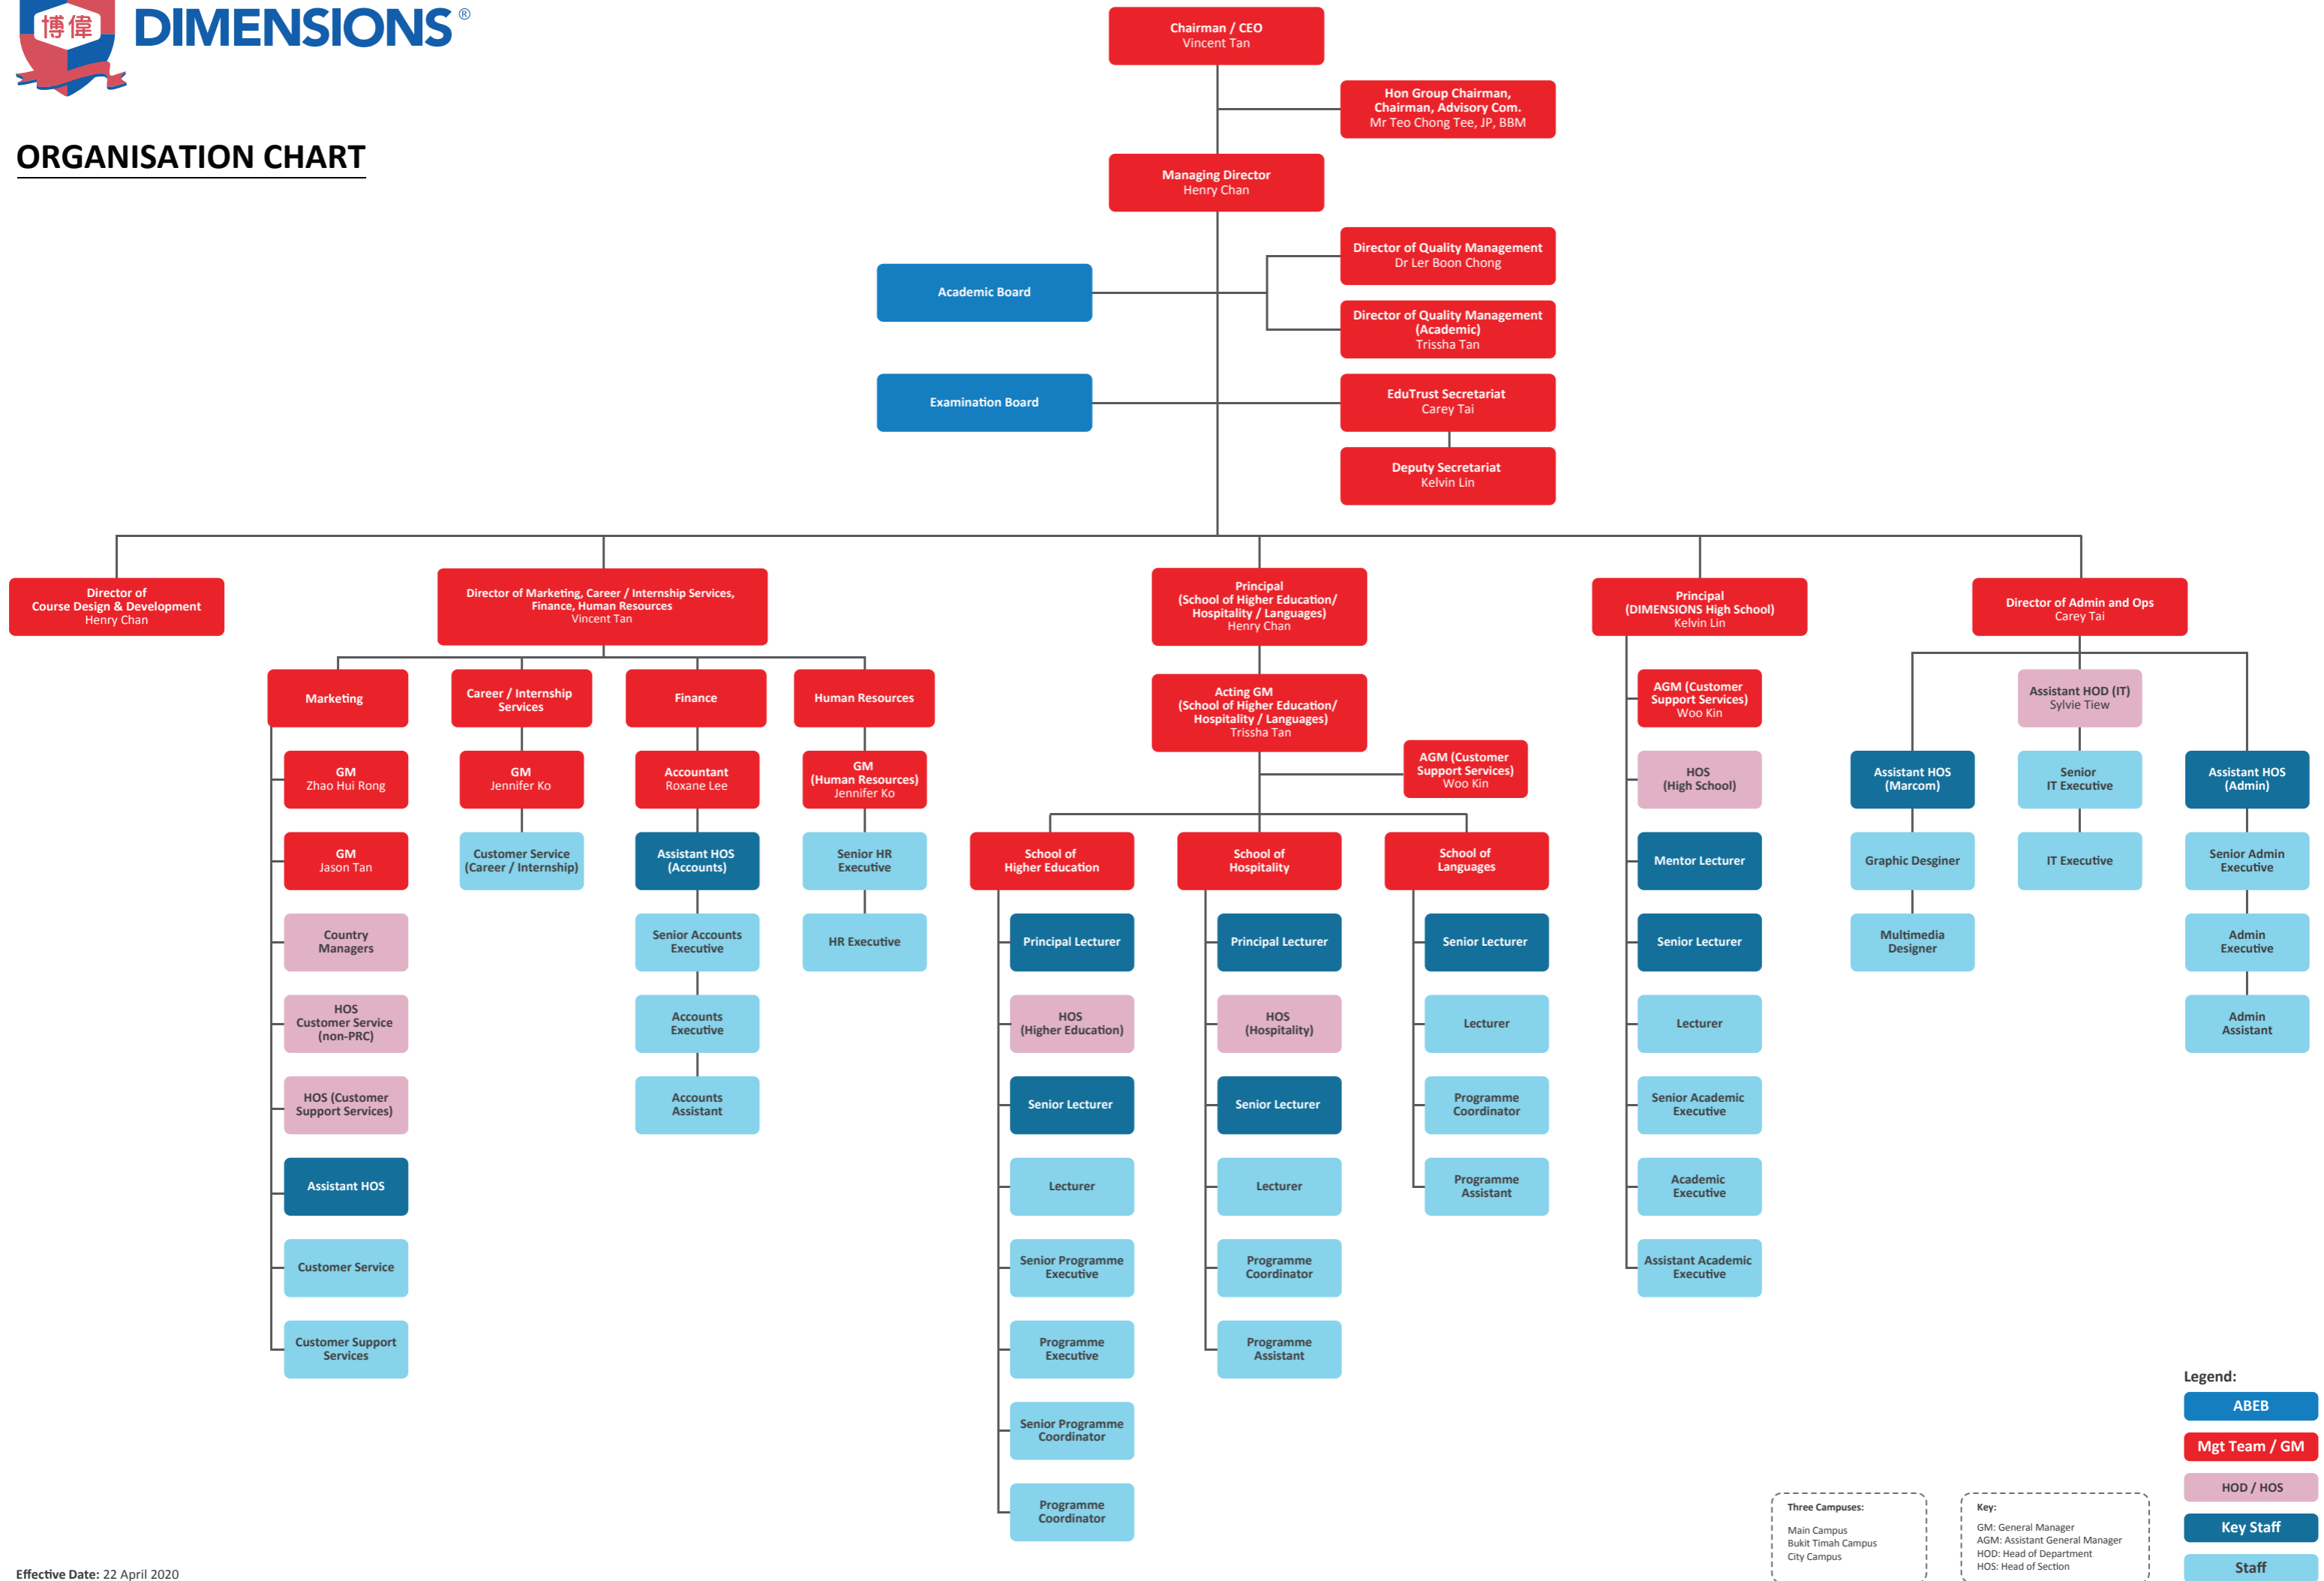

ORGANISATION CHART

Three Campuses:
Main Campus
Bukit Timah Campus
City Campus

Key:
GM: General Manager
AGM: Assistant General Manager
HOD: Head of Department
HOS: Head of Section

Legend:

- ABEB ABEB
- Mgt Team / GM Mgt Team / GM
- HOD / HOS HOD / HOS
- Key Staff Key Staff
- Staff Staff